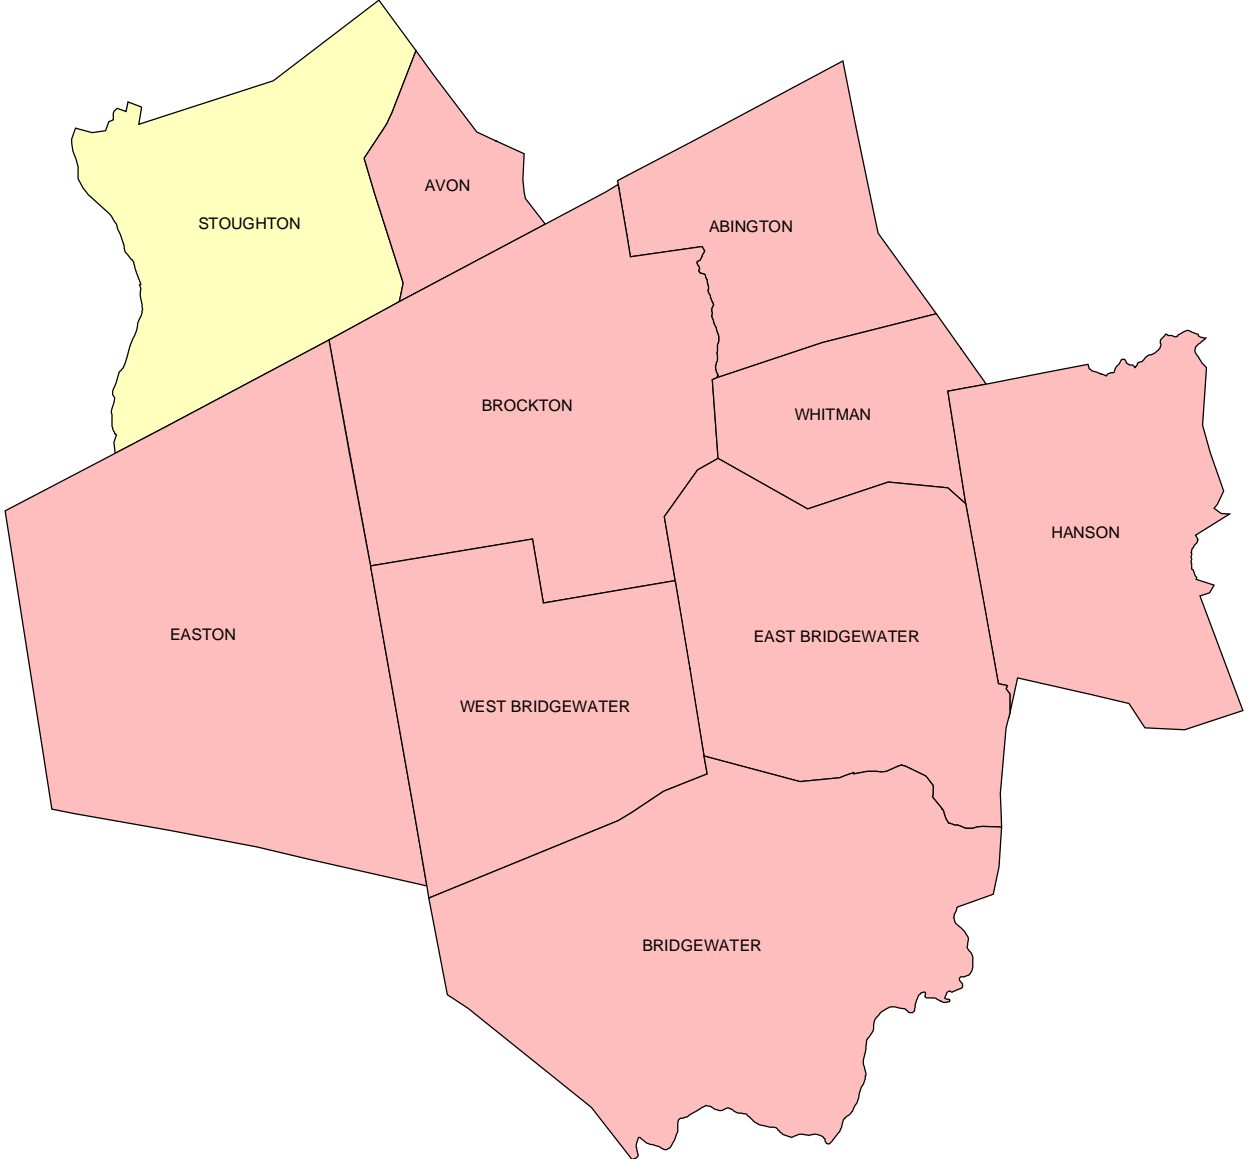

The Brockton Workforce Area comprises 10 cities and towns in the following 2 NECTAs

- Boston-Cambridge-Quincy, MA NECTA Div.
- Brockton-Bridgewater-Easton, MA NECTA Div.

*Department of Workforce Development
Division of Career Services
Economic Analysis Department/July 2005*