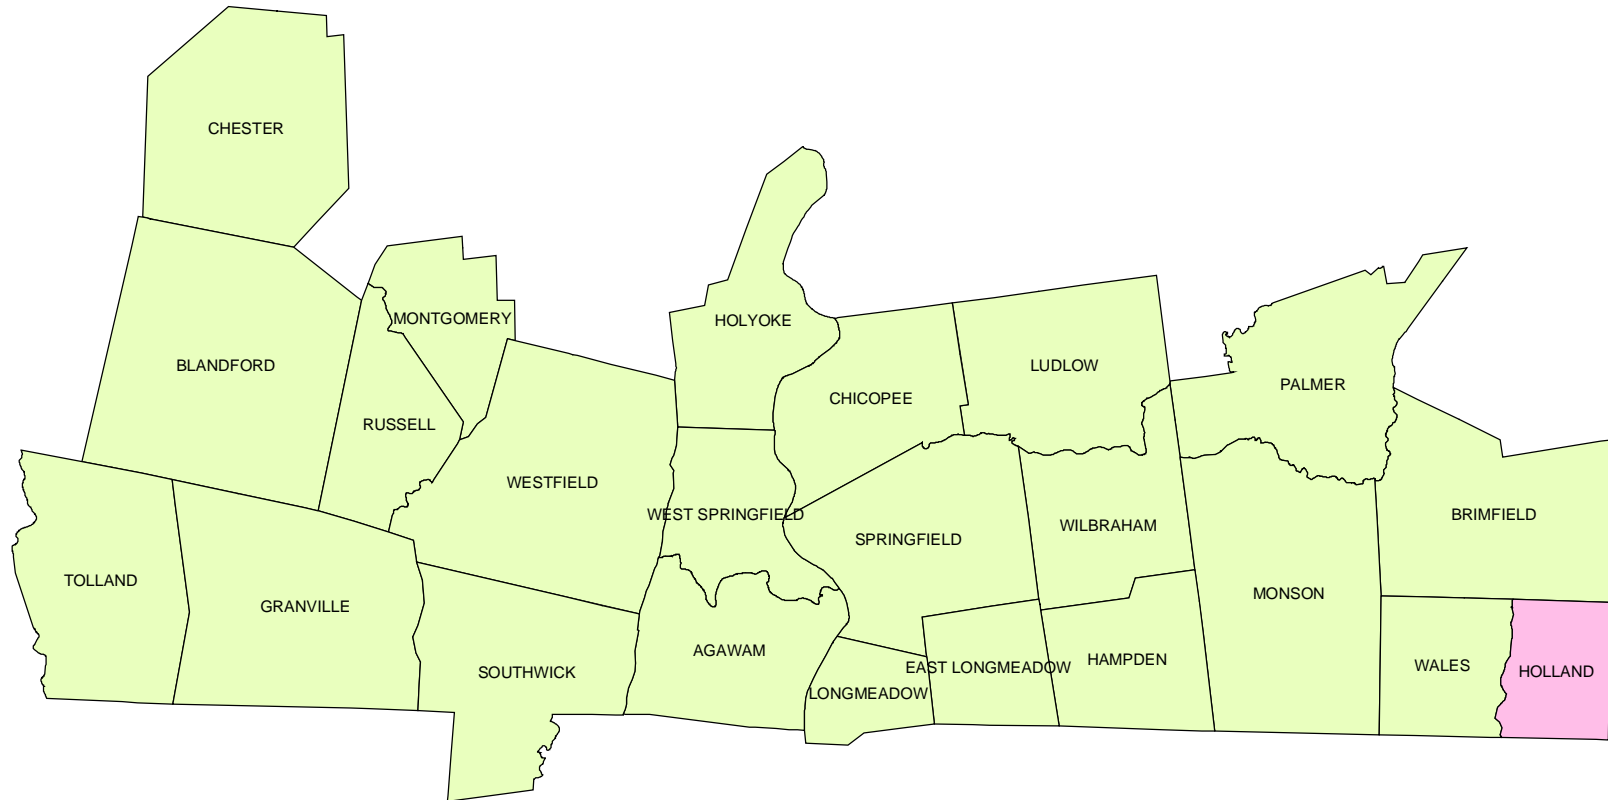

The Hampden Workforce Area comprises 23 cities and towns in the following 2 NECTAS

- Springfield, MA-CT Metropolitan NECTA
- Worcester, MA-CT Metropolitan NECTA