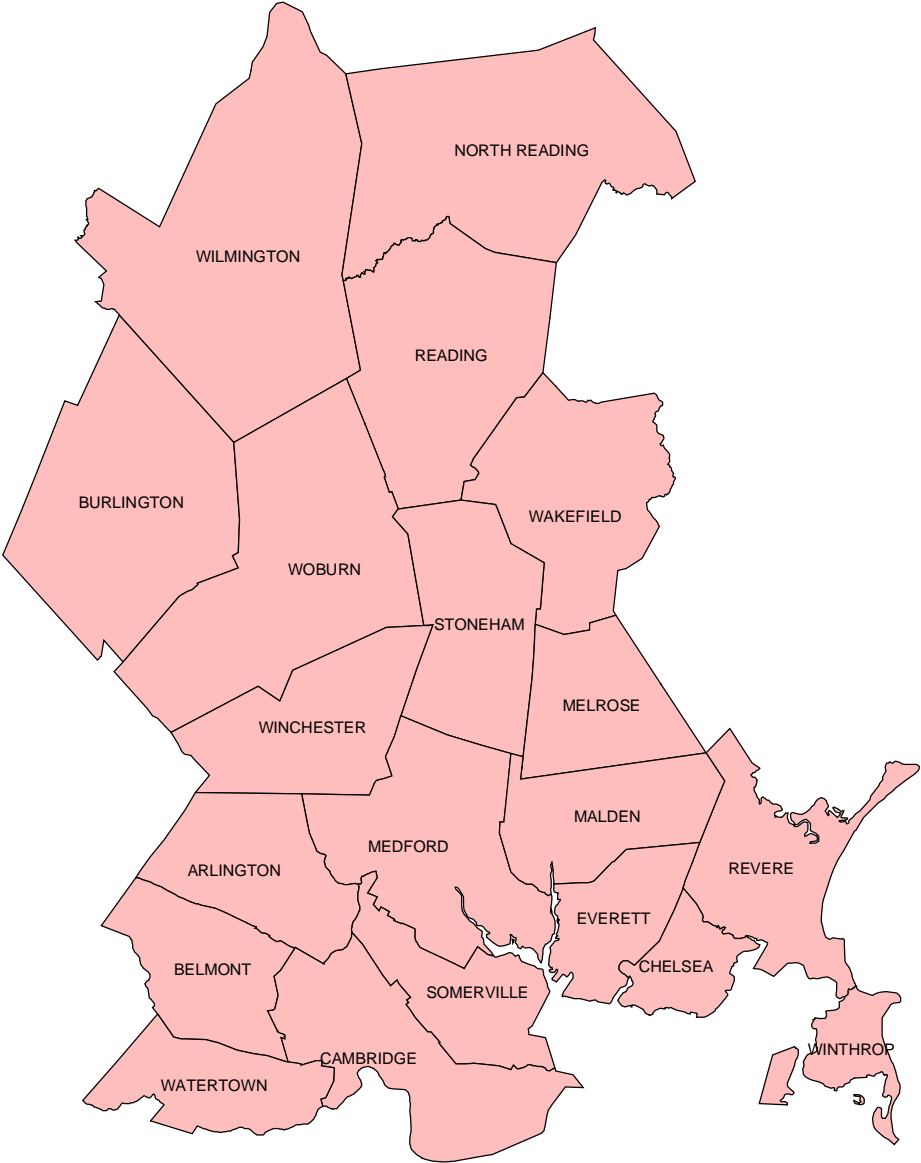

The Metro North Workforce Area comprises 20 cities and towns in the following NECTA

Boston-Cambridge-Quincy, MA NECTA Div.