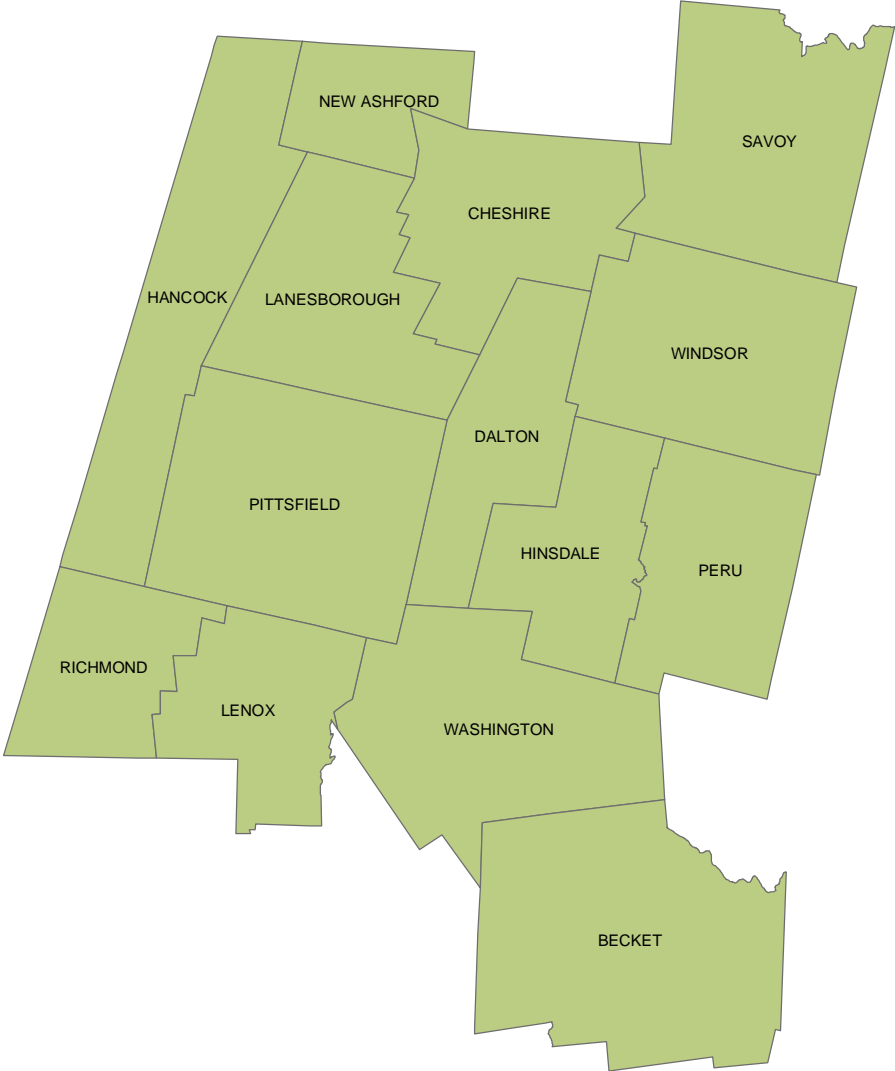

The Pittsfield, MA Metropolitan NECTA consists of 14 Massachusetts cities and towns in the following workforce area

Berkshire County