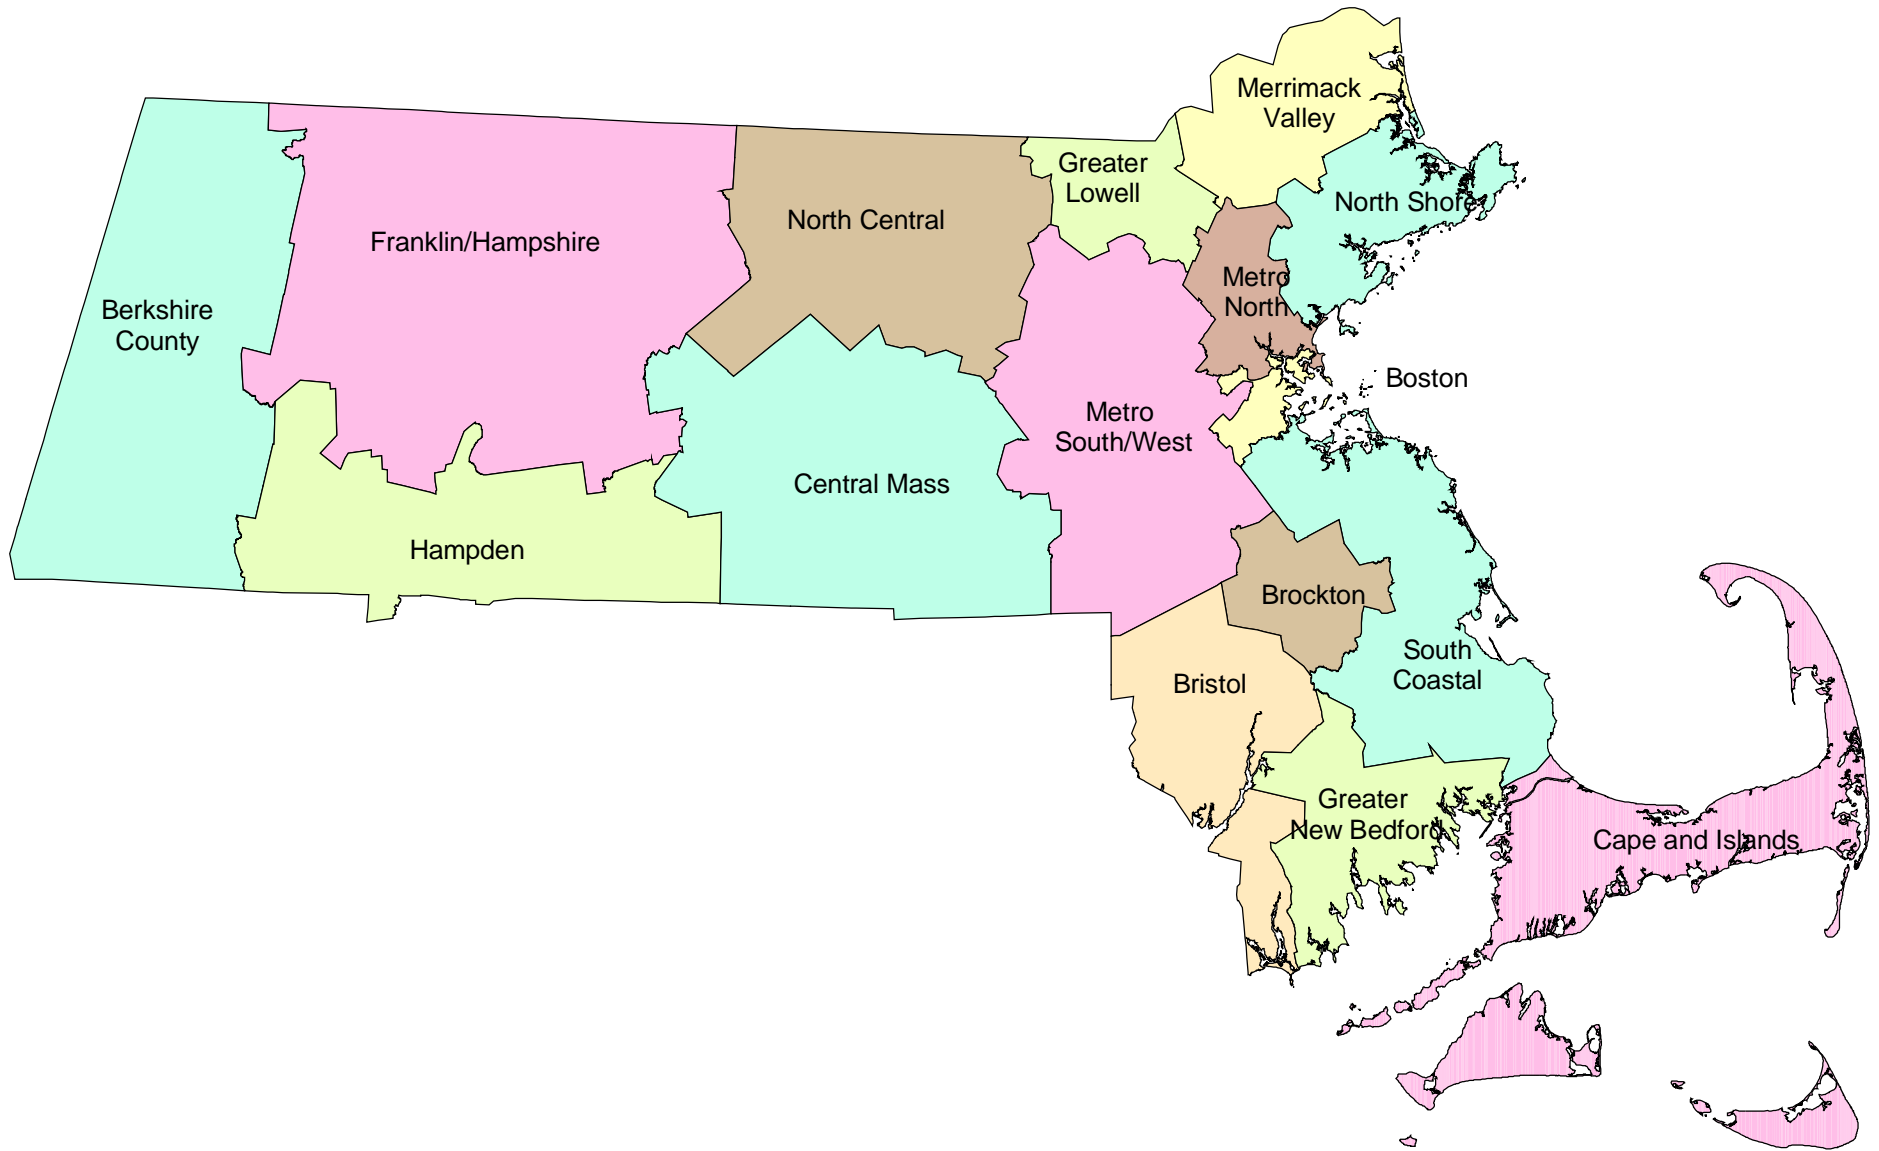

Massachusetts 16 Workforce Areas