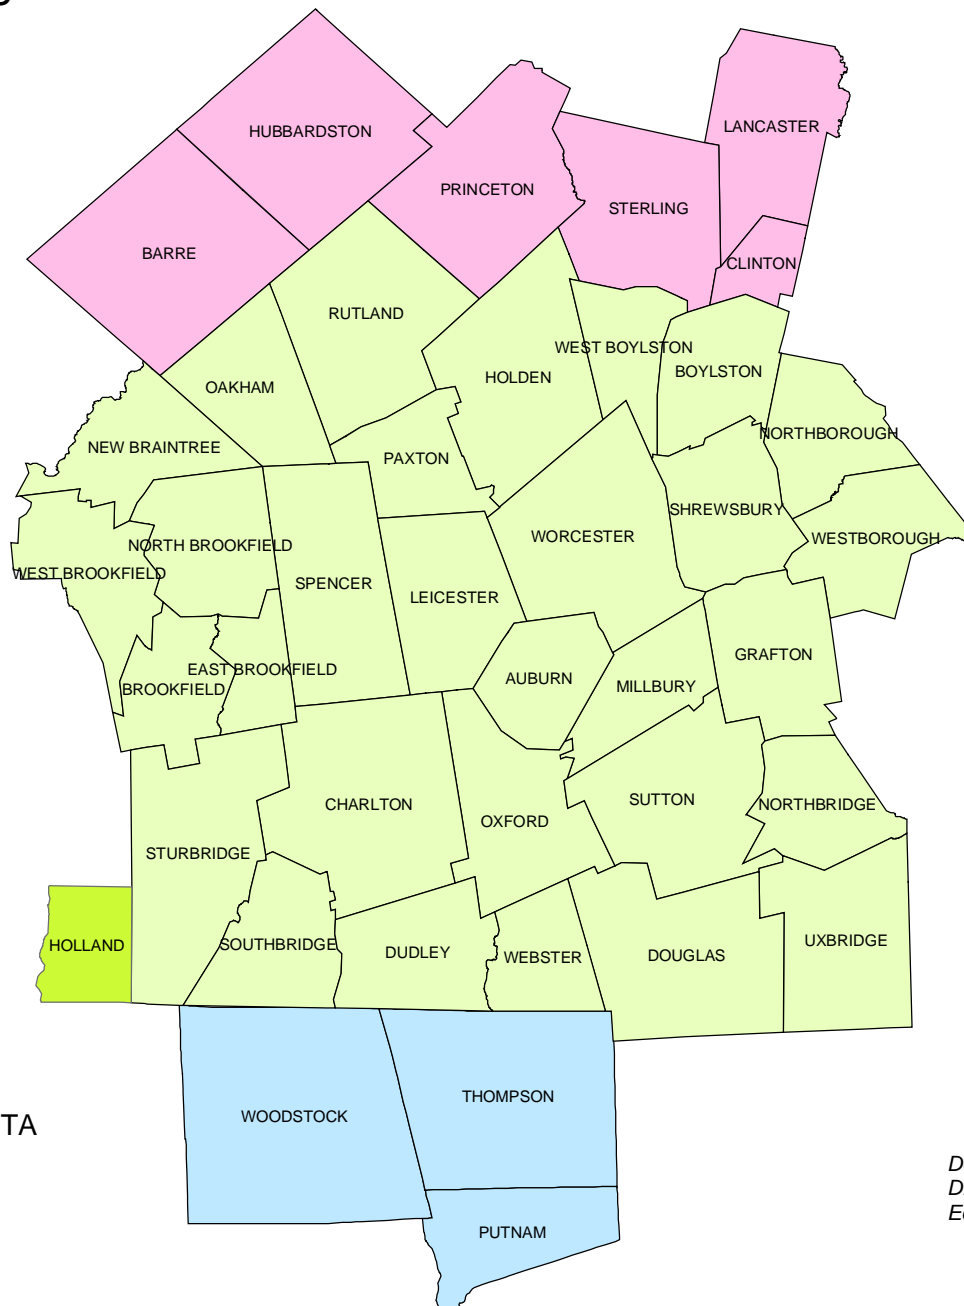

The Worcester, MA-CT Metropolitan NECTA consists of 40 cities and towns, 37 of which are in the following 3 Massachusetts workforce areas

- North Central Mass
- Central Mass
- Hampden
- Connecticut Towns included in the NECTA