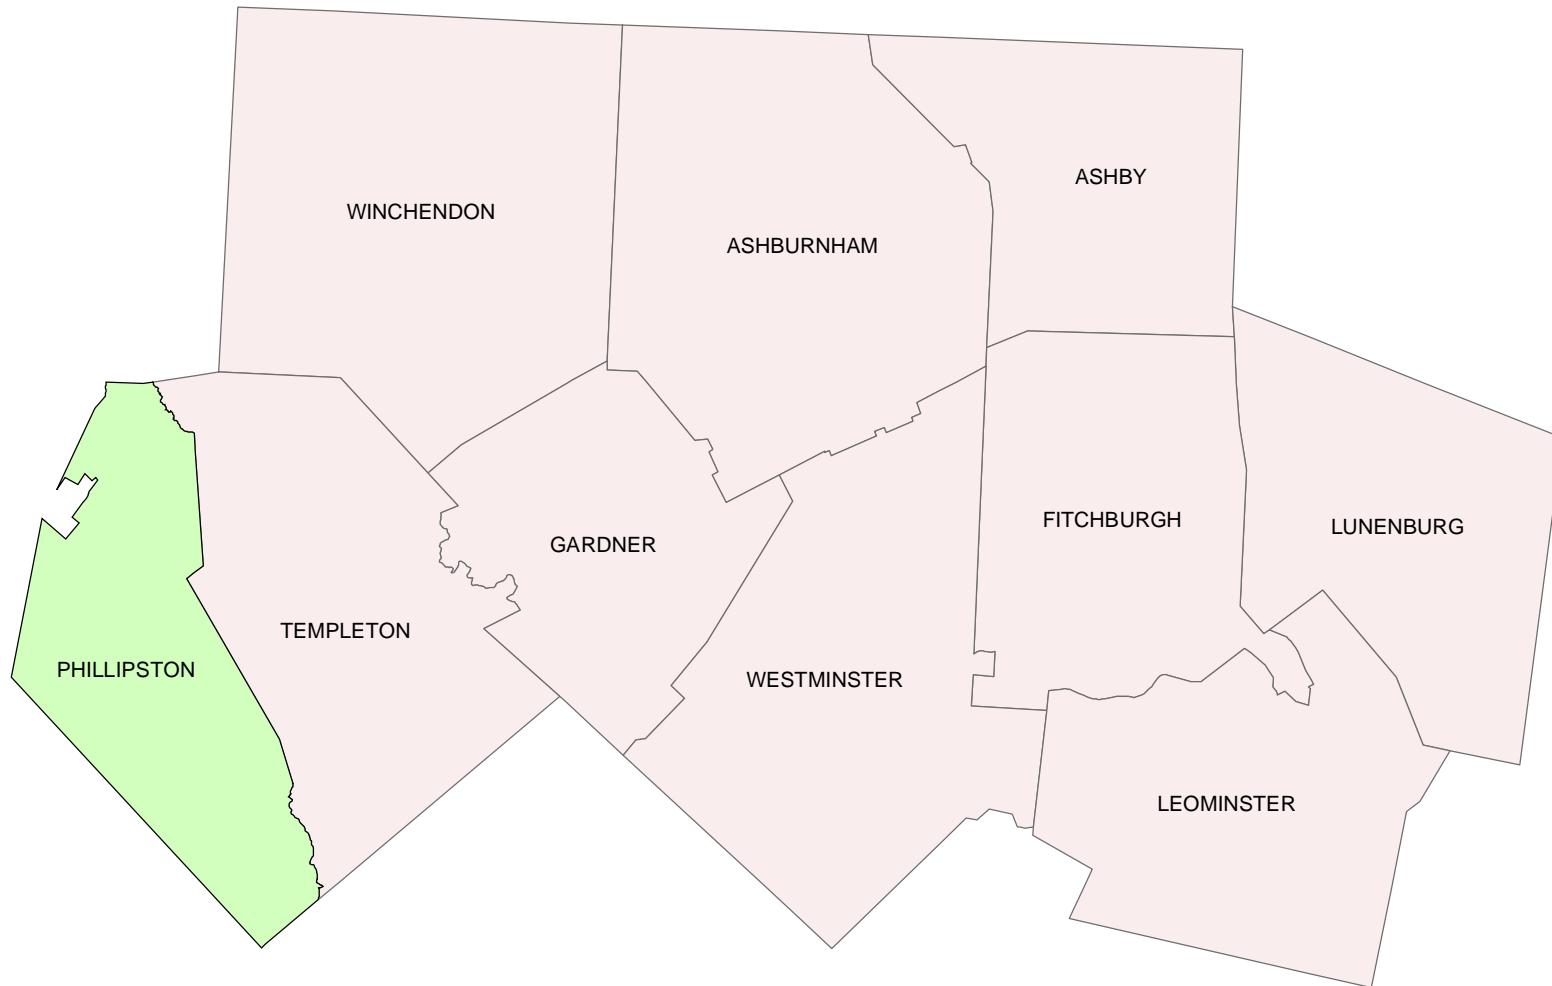

The Leominster-Fitchburg-Gardner, MA Metropolitan NECTA consists of 10 Massachusetts cities and towns in the following 2 workforce areas

- Franklin/Hampshire
- North Central Mass