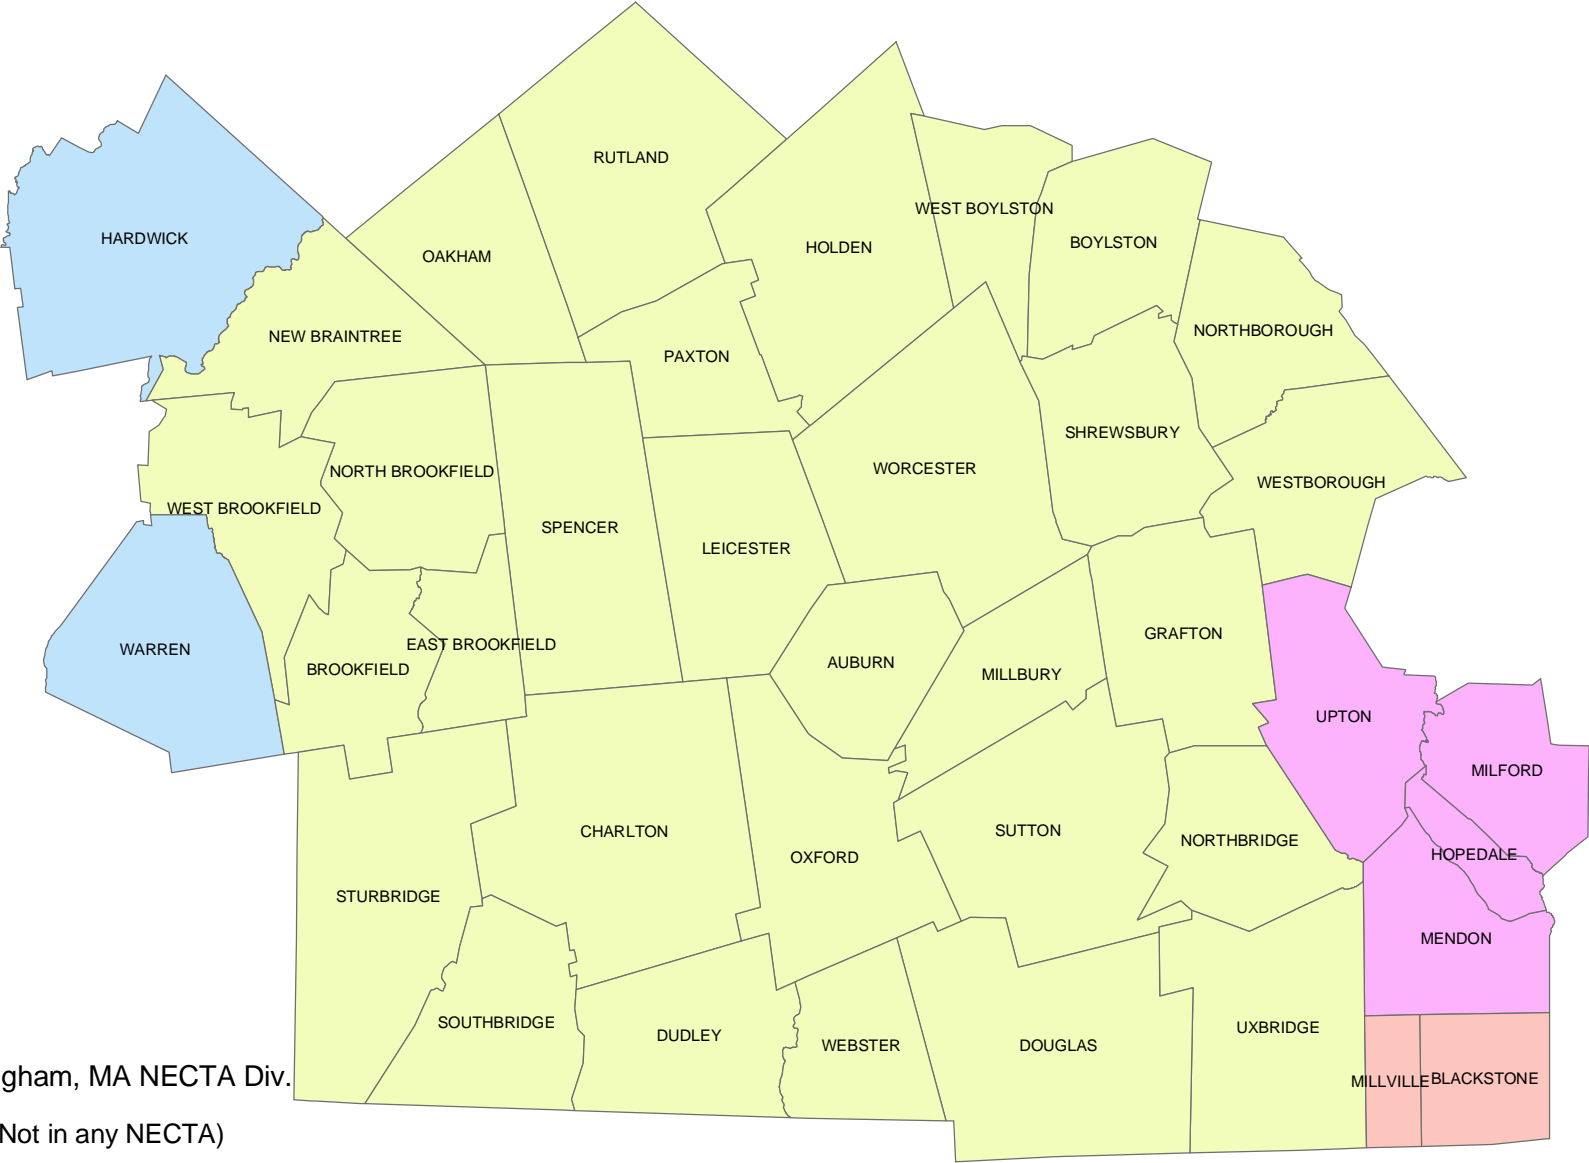

The Central Mass Workforce Area comprises 38 cities and towns within the following 4 NECTAs

- Framingham, MA NECTA Div.
- Other (Not in any NECTA)
- Prov.-Fall River-Warwick, RI-MA Metro NECTA
- Worcester, MA-CT Metropolitan NECTA