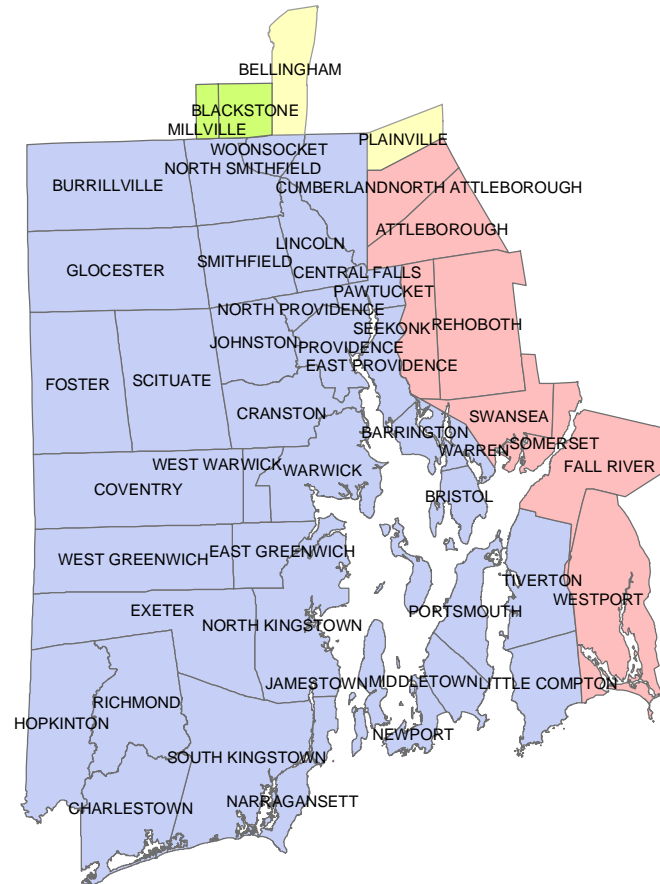

The Providence-Fall River-Warwick, RI-MA Metropolitan NECTA consists of 49 cities and towns, 12 of which are in the following 3 Massachusetts workforce areas

- Bristol
- Central Mass
- Metro South/West
- Rhode Island