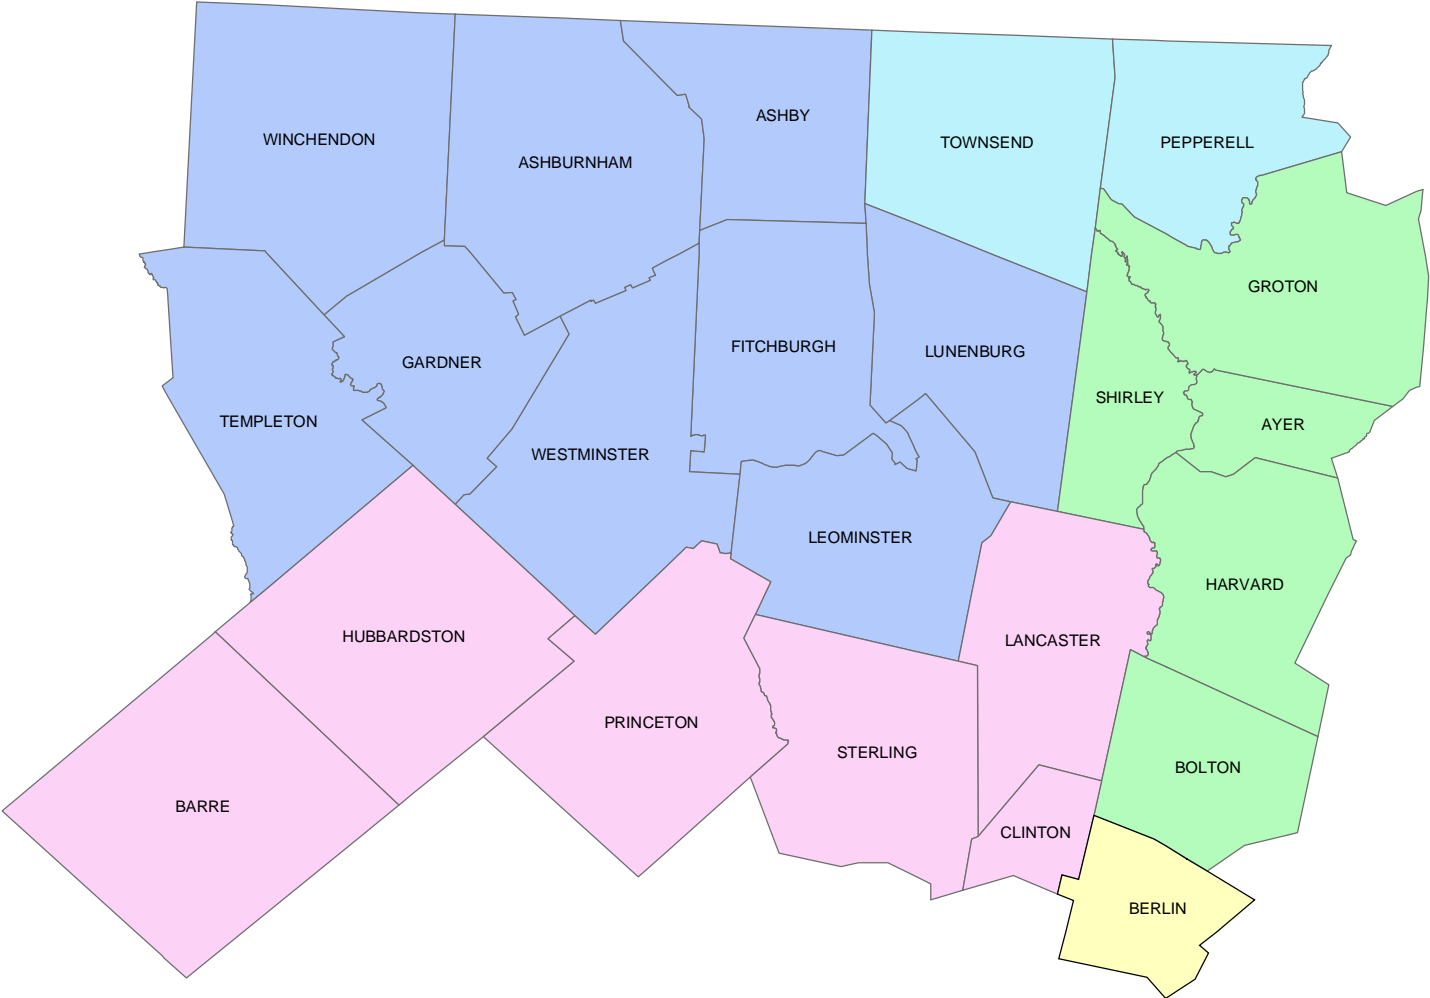

The North Central Workforce Area comprises 23 cities and towns in the following 5 NECTAs

- Boston-Cambridge-Quincy, MA NECTA Div.
- Framingham, MA NECTA Div.
- Leominster-Fitchburg-Gardner, MA Metro NECTA
- Nashua, NH-MA NECTA Div.
- Worcester, MA-CT Metropolitan NECTA