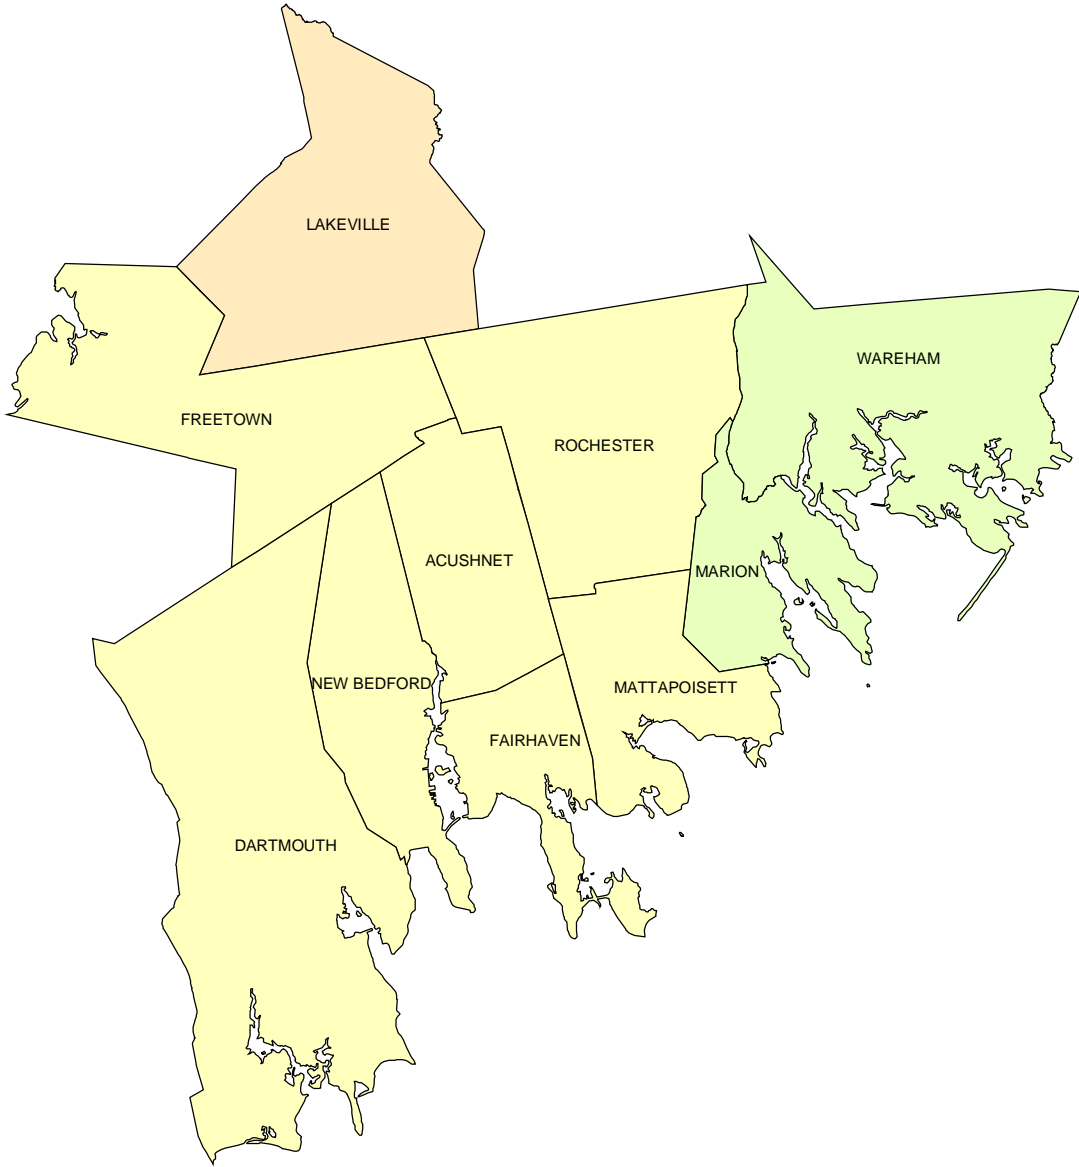

The Greater New Bedford workforce area is comprised of 10 cities and towns in the following NECTAs

-  Barnstable Town, MA Metro NECTA
-  New Bedford, MA Metropolitan NECTA
-  Taunton-Norton-Raynham, MA NECTA Div.