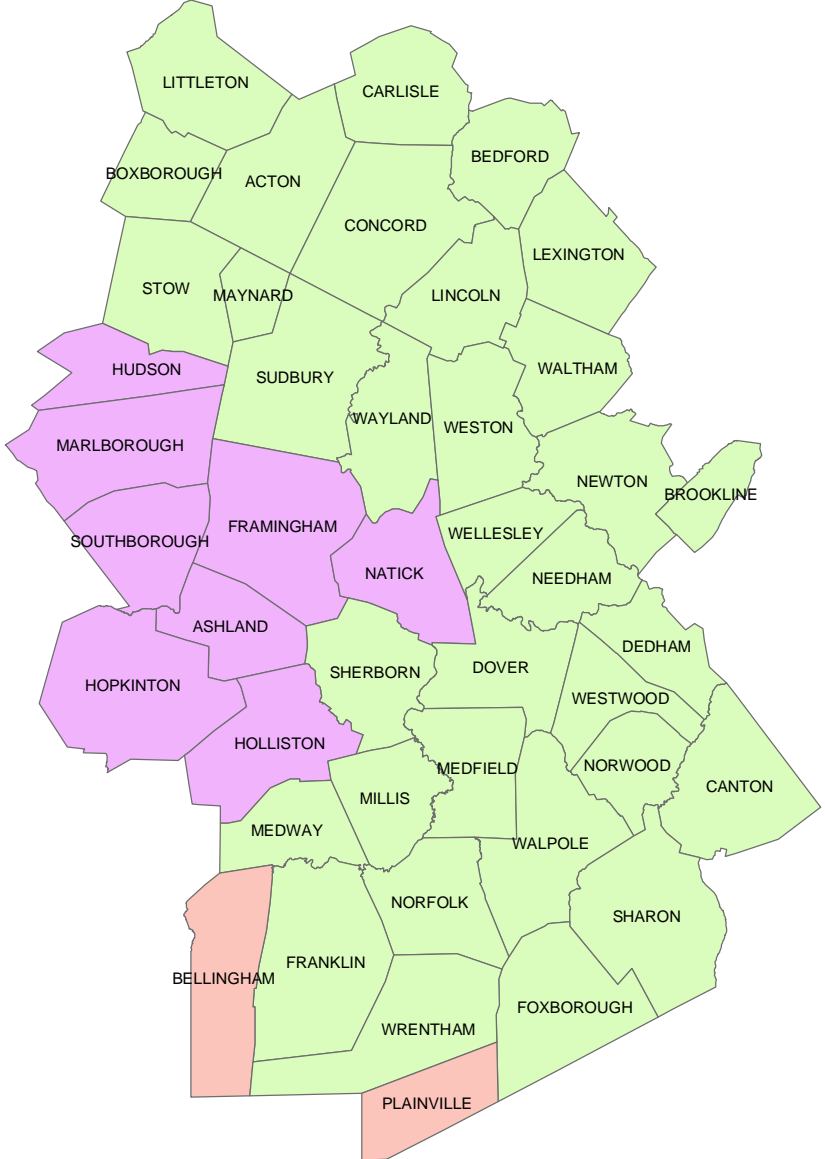

The Metro South/West Workforce Area comprises 43 cities and towns in the following 3 NECTAs

-  Boston-Cambridge-Quincy, MA NECTA Div.
-  Framingham, MA NECTA Div.
-  Prov.-Fall River-Warwick, RI-MA Metro NECTA