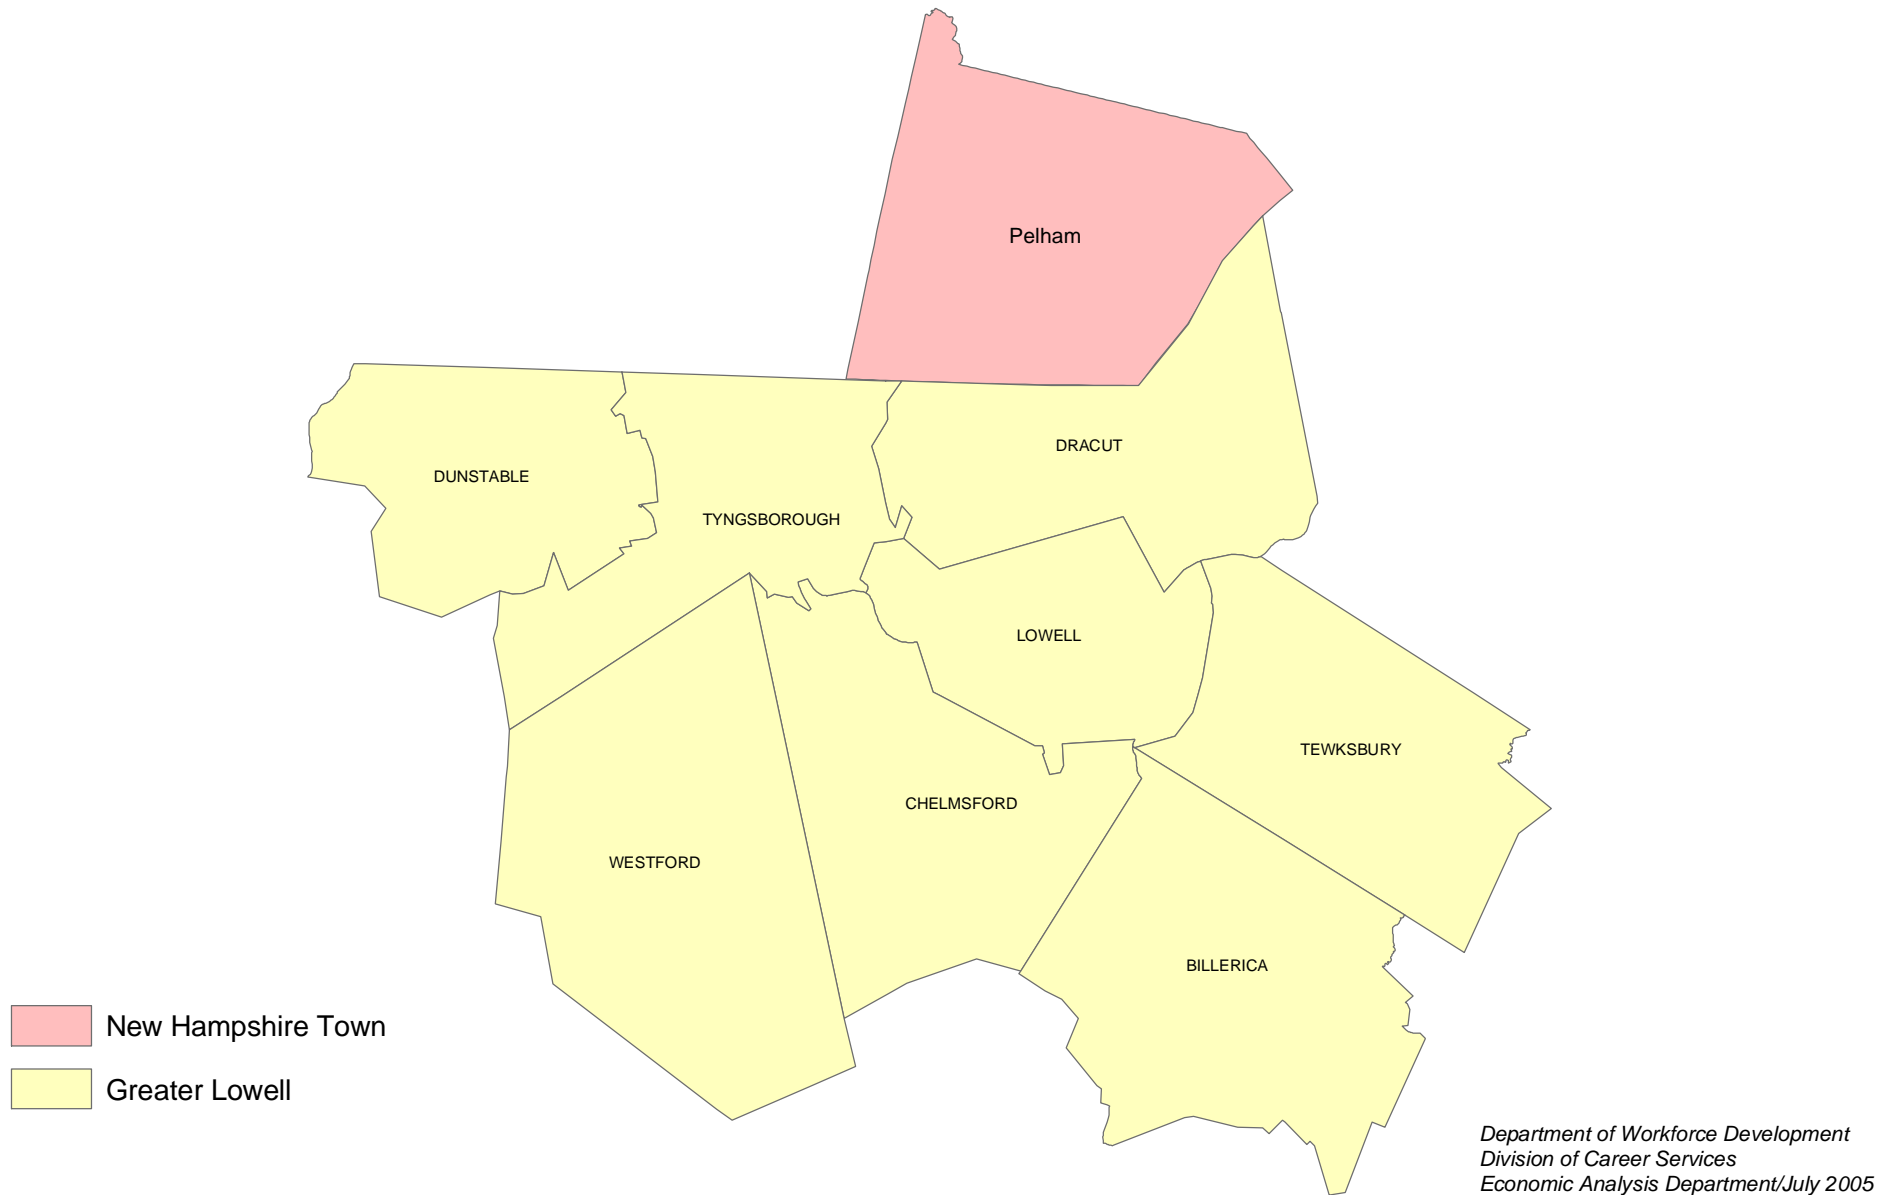

The Lowell-Billerica-Chelmsford, MA-NH NECTA Division consists of 9 cities and towns, 8 of which are in the Massachusetts Greater Lowell workforce area