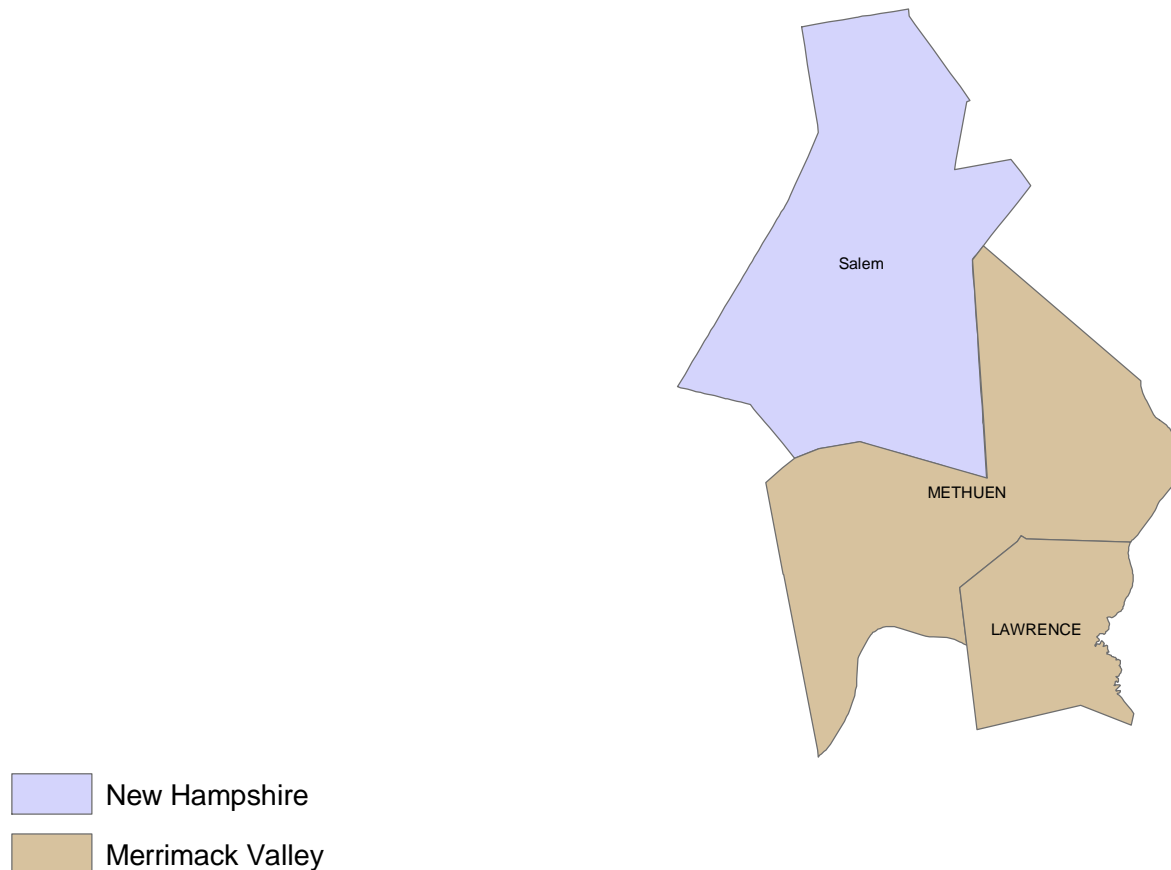

The Haverhill-North Andover-Amesbury, MA-NH NECTA Division consists of 25 cities and towns, 8 of which are in the Massachusetts Merrimack Valley workforce area

 New Hampshire
 Merrimack Valley

The Lawrence-Methuen-Salem MA-NH NECTA Division consists of 3 cities and towns, 2 of which are in the Massachusetts Merrimack Valley workforce area