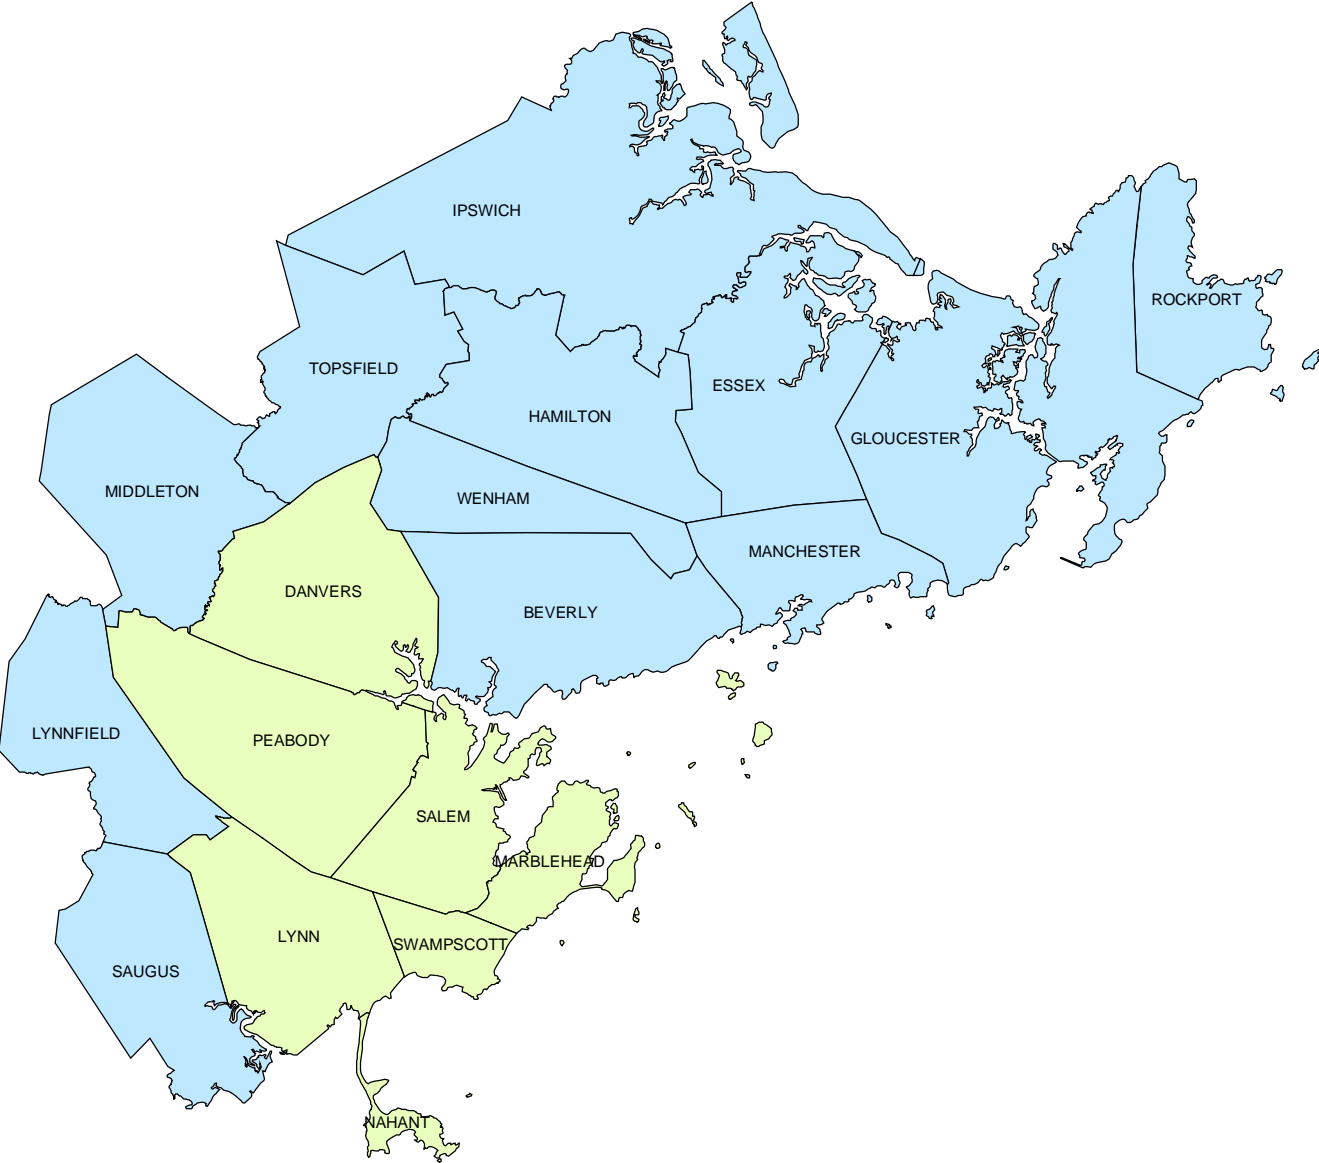

The North Shore Workforce Area comprises 19 cities and towns in the following 2 NECTAs

- Boston-Cambridge-Quincy, MA NECTA Div.
- Lynn-Peabody-Salem, MA NECTA Div.