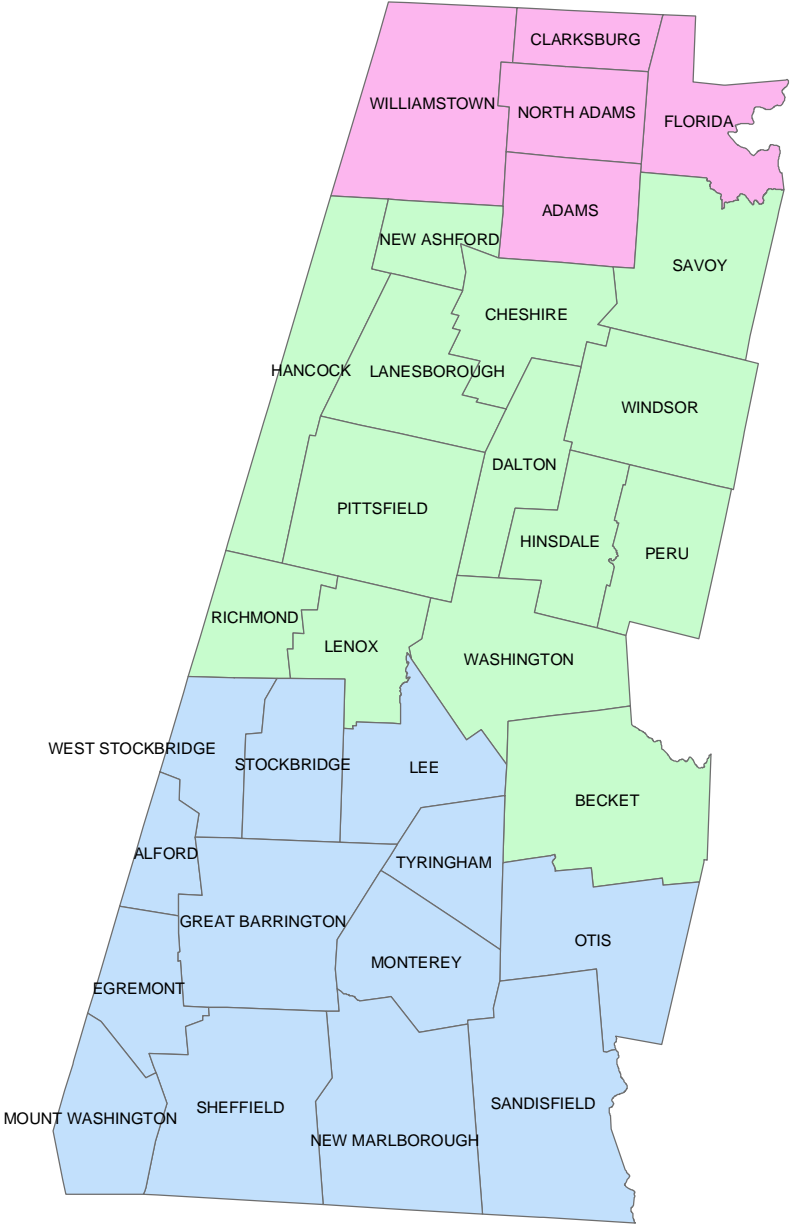

The Berkshire County Workforce Area comprises 32 cities and towns in the following 3 NECTAs/LMAs

- Great Barrington, MA LMA
- North Adams, MA-VT Micro NECTA
- Pittsfield, MA Metropolitan NECTA