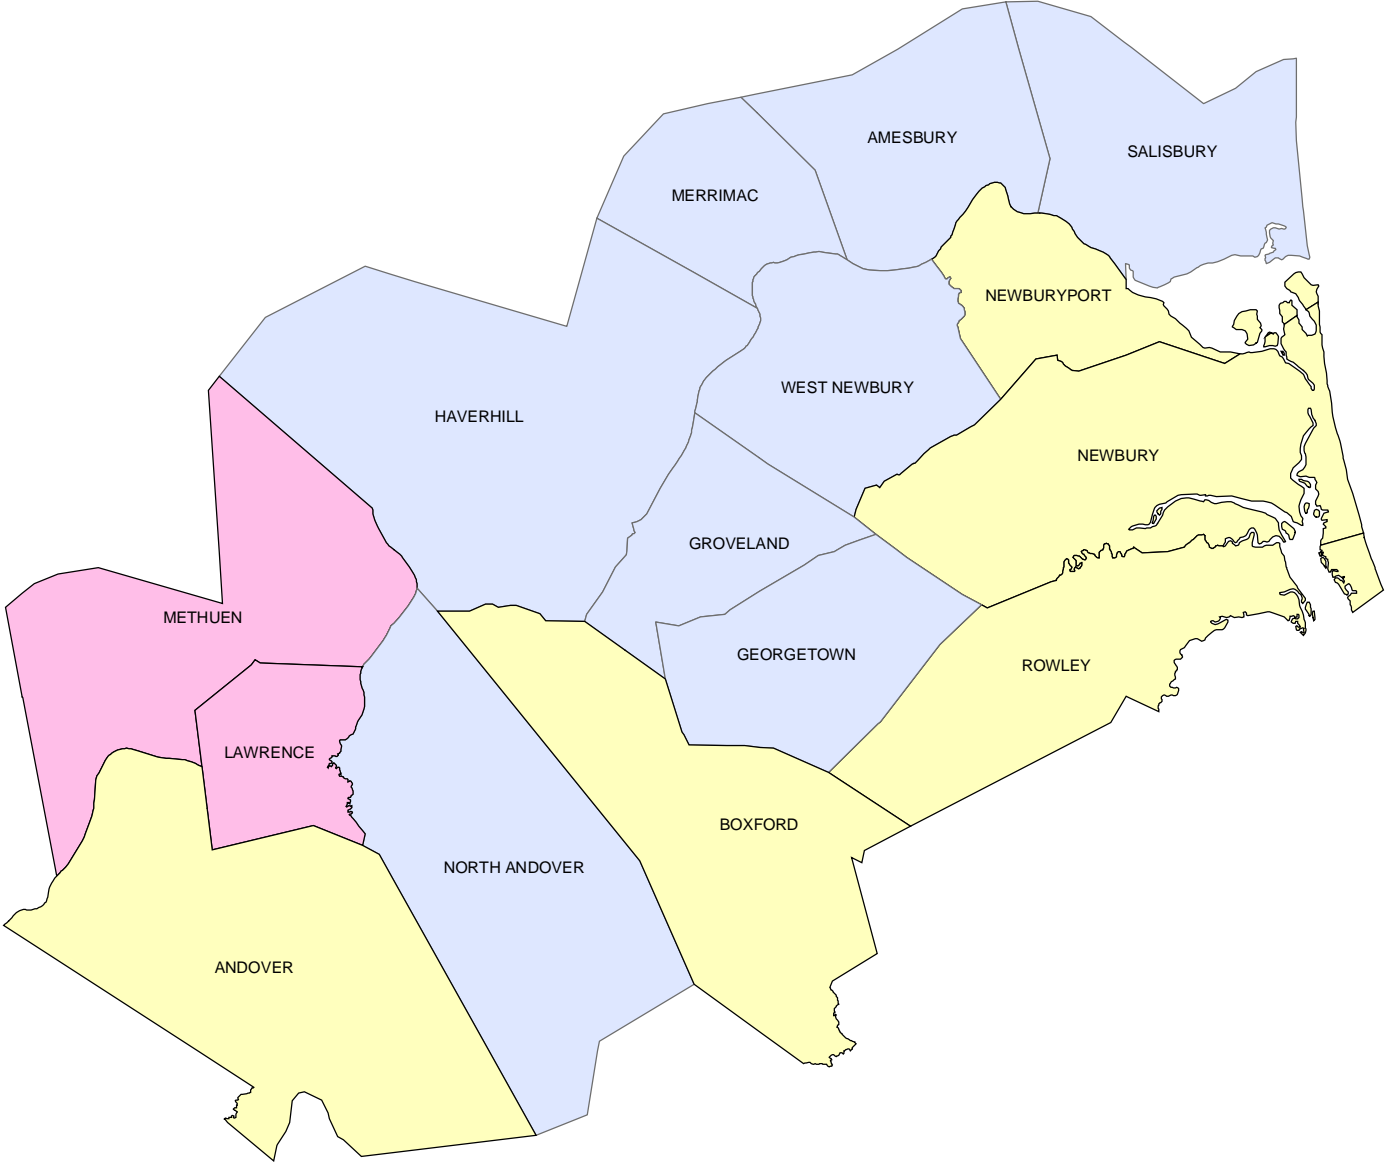

The Merrimack Valley Workforce Area comprises 32 cities and towns in the following 3 NECTAs

-  Boston-Cambridge-Quincy, MA NECTA Div.
-  Haverhill-No. Andover-Amesbury, MA-NH NECTA Div.
-  Lawrence-Methuen-Salem, MA-NH NECTA Div.