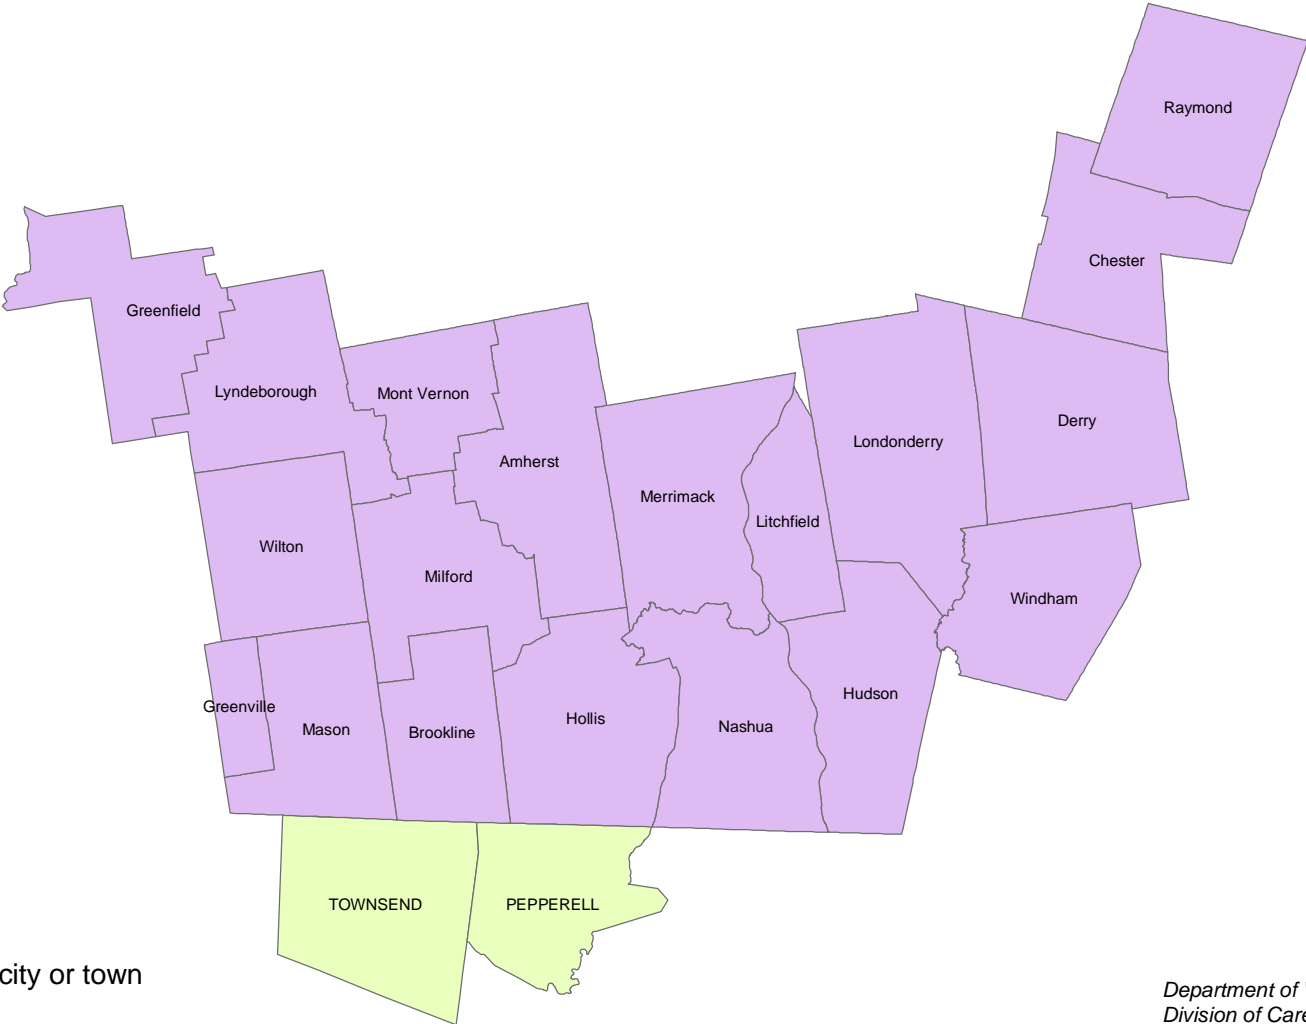

The Nashua, NH-MA NECTA Division consists of 21 cities and towns, 2 of which are in the North Central Mass workforce area

New Hampshire city or town

North Central Mass

*Department of Workforce Development
Division of Career Services
Economic Analysis Department/July 2005*