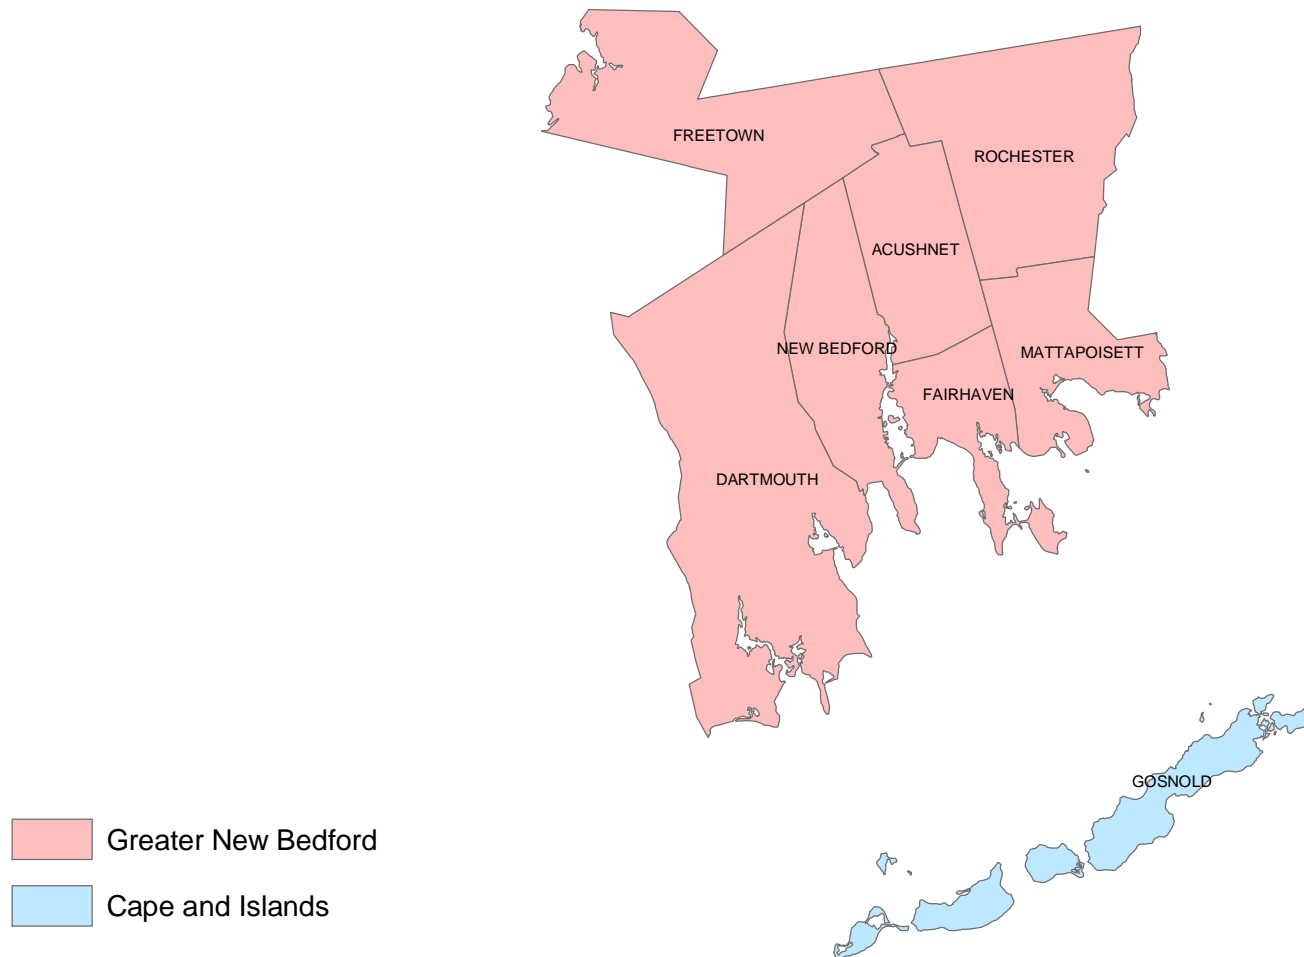

The New Bedford, MA Metropolitan NECTA consists of 8 Massachusetts cities and towns in the following 2 workforce areas

The North Adams, MA-VT Miicropolitan NECTA consists of 7 cities and towns, 6 of which are in the following 2 Massachusetts workforce areas