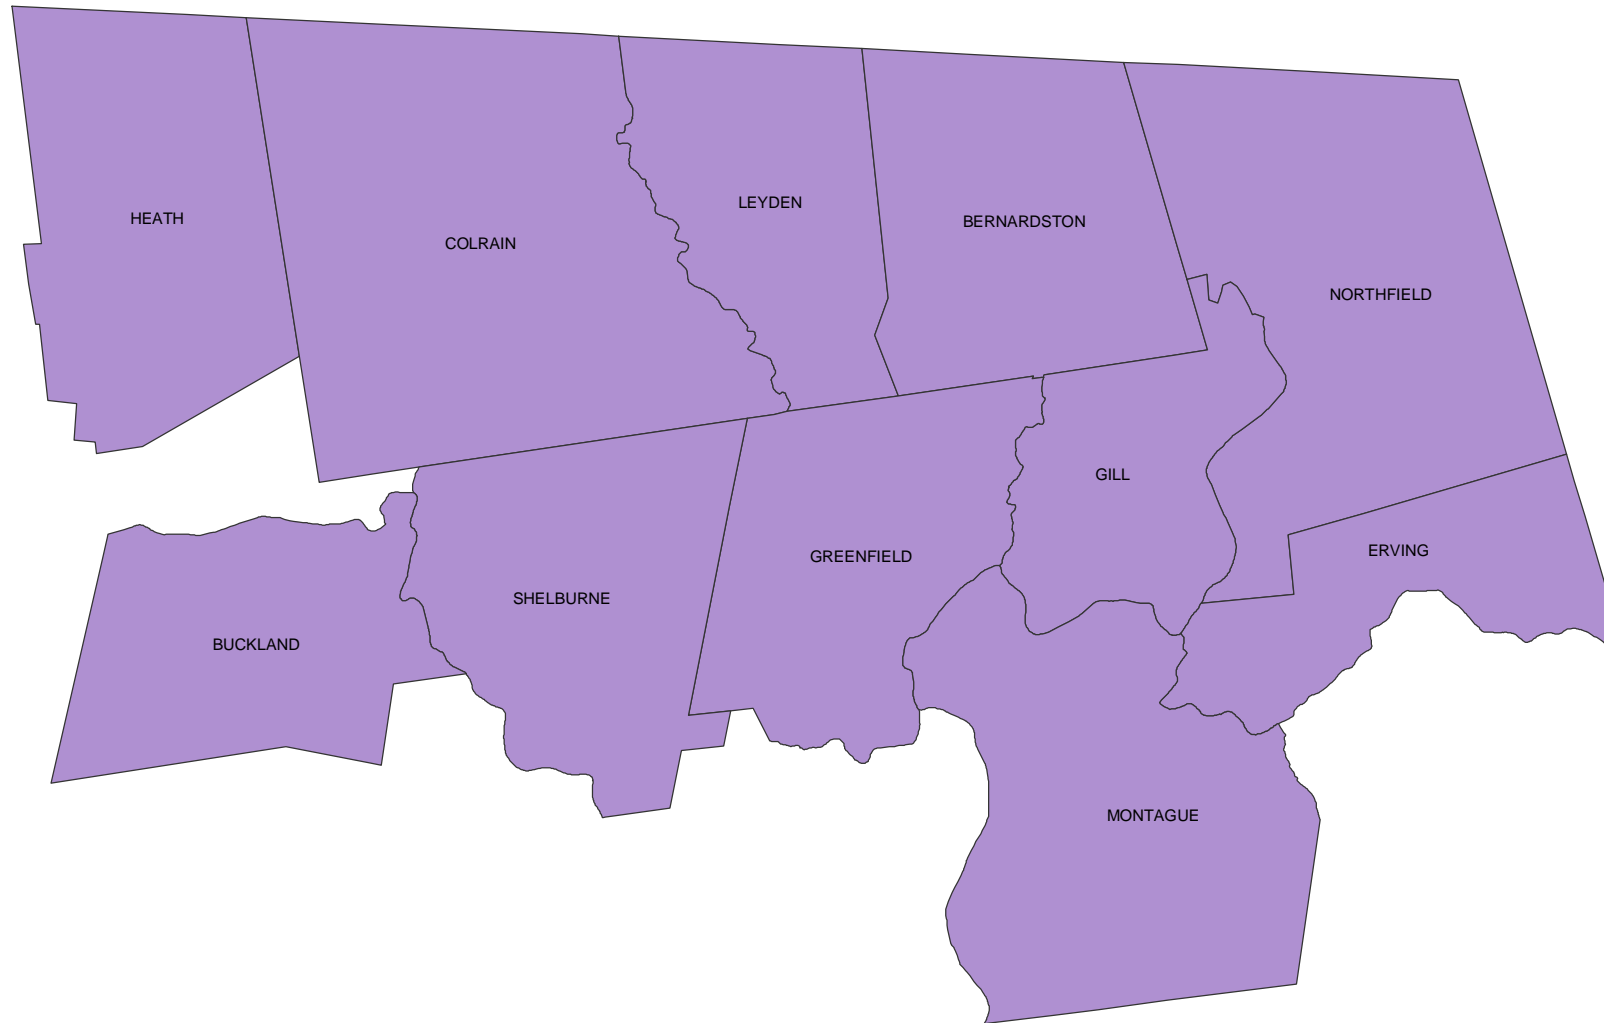

The Greenfield, MA Micropolitan NECTA consists of 11 Massachusetts cities and towns in the following workforce area

Franklin/Hampshire

*Department of Workforce Development
Division of Career Services
Economic Analysis Department/July 2005*